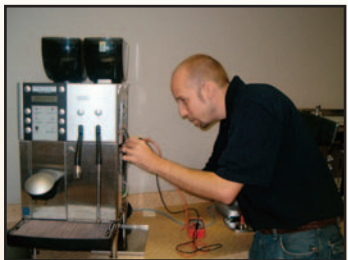

Espresso Partners Service is Second to None

Available 24/7, our service technicians are factory trained and certified on most major equipment brands. We are the ONLY major service company specializing strictly in the sales and service of espresso and coffee equipment.